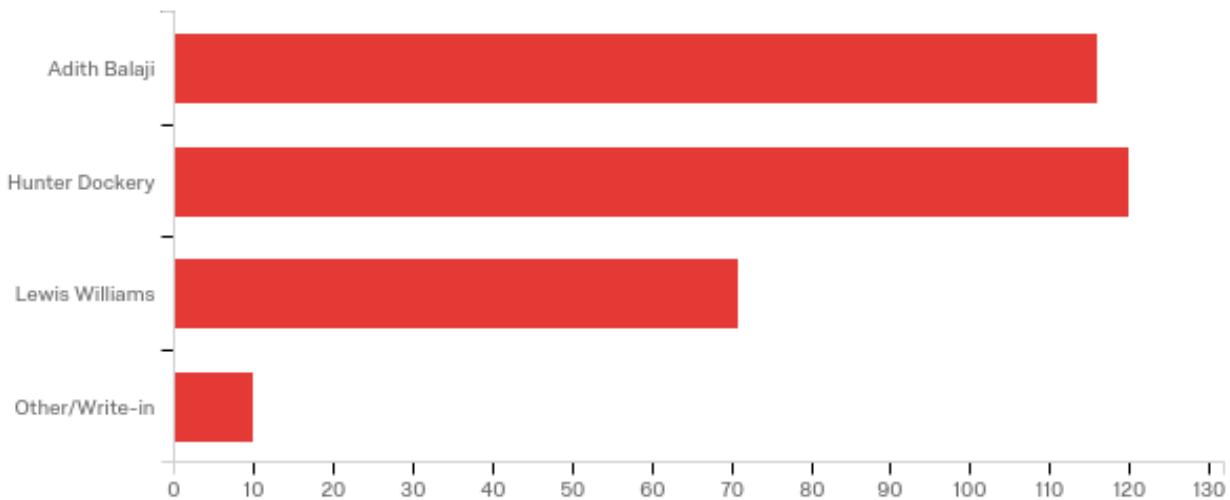

Initial Report

2016 Fall Elections

Q185 - College of Arts & Sciences Below are the Candidates for Senator of the College of Arts & Sciences. Please vote for up to three (3) candidates. Feel free to use the "Other/Write-in" answer choice to write in a student who you feel would represent their college well. If possible, please also type in a contact number for the student.

Answer	%	Count
Adith Balaji	48.33%	116
Hunter Dockery	50.00%	120
Lewis Williams	29.58%	71
Other/Write-in	4.17%	10
Total	100%	240

Q185_11_TEXT - Other/Write-in

Other/Write-in

Harambe