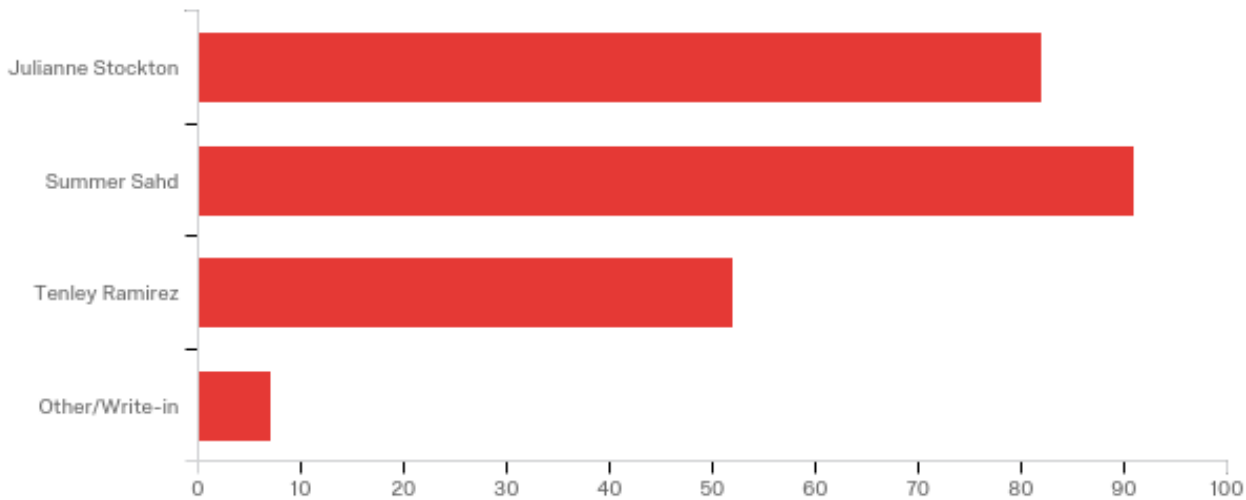

Answer	%	Count
Julianne Stockton	36.28%	82
Summer Sahd	40.27%	91
Tenley Ramirez	23.01%	52
Other/Write-in	3.10%	7
Total	100%	226

**Q187\_5\_TEXT - Other/Write-in**

Other/Write-in

Turtle

Jonathan Attebery

Dr. Phil