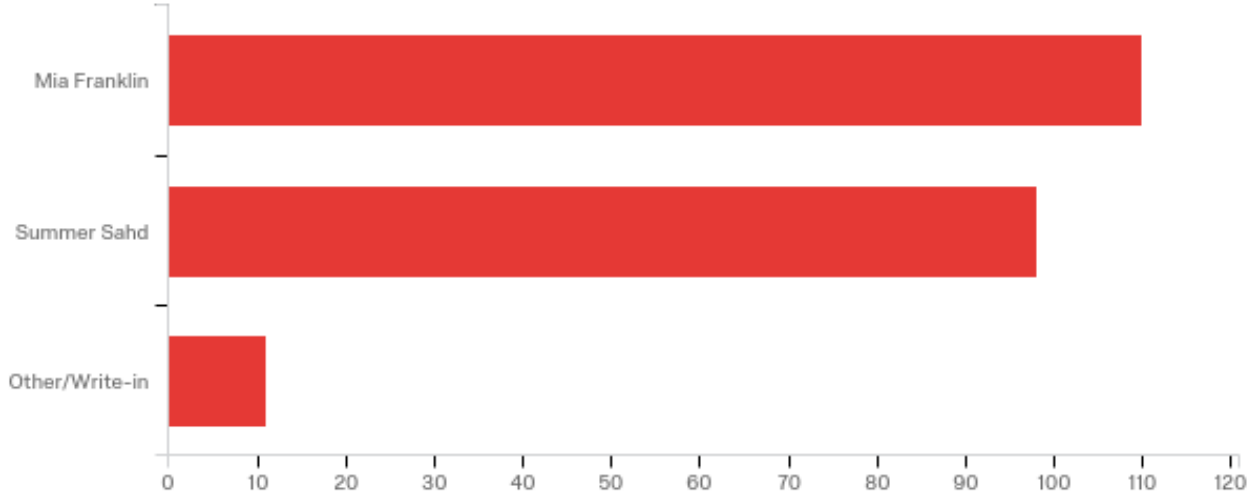

---

erika erwin

---

Tiffany Santos

---

Pick one

**Q192 - Ornelas Hall Senators Below are the Candidates for the University Housing of Ornelas Hall. Please vote for up to one (1) candidate. Feel free to use the "Other/Write-in" answer choice to write in a student who you feel would represent their college well. If possible, please also type in a contact number for the student.**