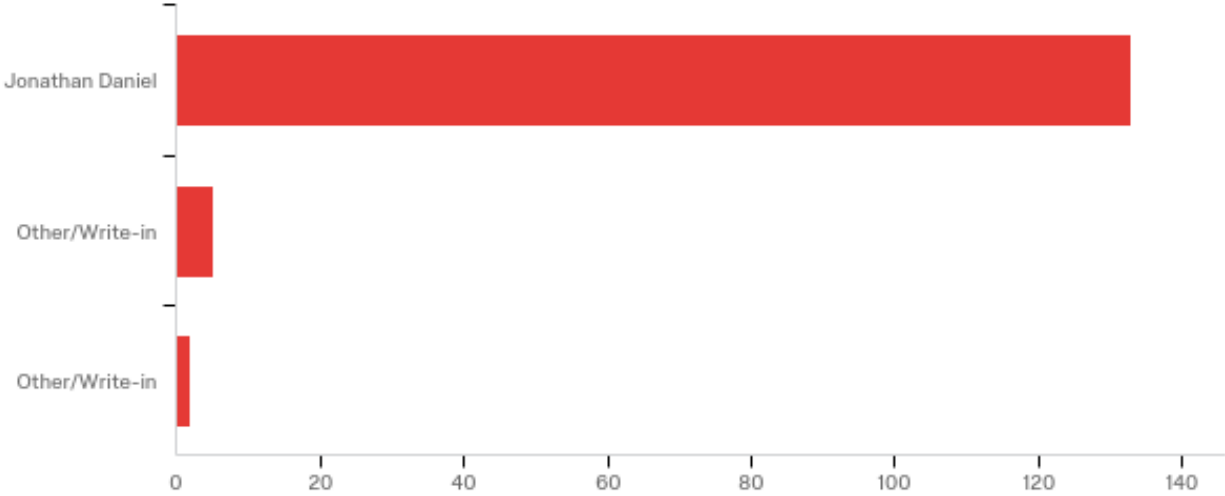

Q194 - University Pines Senators Below are the Candidates for the University Housing of University Pines. Please vote for up to two (2) candidates. Feel free to use the "Other/Write-in" answer choice to write in a student who you feel would represent their college well. If possible, please also type in a contact number for the student.

#	Answer	%	Count
5	Jonathan Daniel	95.00%	133
4	Other/Write-in	3.57%	5
7	Other/Write-in	1.43%	2
	Total	100%	140

Q194_4_TEXT - Other/Write-in

- Other/Write-in

- Harry Zhang

- Molly Hinkle

- Nicholas Ruth

- Ryan Gibson

- Clarissa Quintanilla