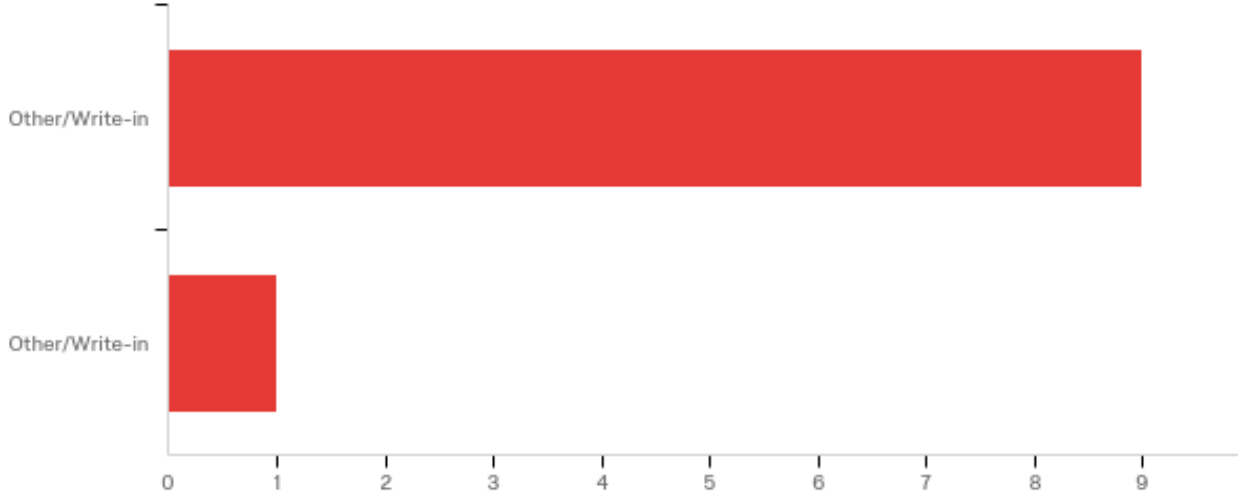

Q197 - Longview Campus Senators Below are the Candidates for the Longview Campus. Please vote for up to two (2) candidates. Feel free to use the "Other/Write-in" answer choice to write in a student who you feel would represent their college well. If possible, please also type in a contact number for the student.

#	Answer	%	Count
1	Other/Write-in	90.00%	9
2	Other/Write-in	10.00%	1
	Total	100%	10

Q197_1_TEXT - Other/Write-in

- Other/Write-in

- Turtle

- Kristen Robertson

- Asif UT Tyler

- Dakota Hiltzman

Q197_2_TEXT - Other/Write-in
Other/Write-in – No write-ins