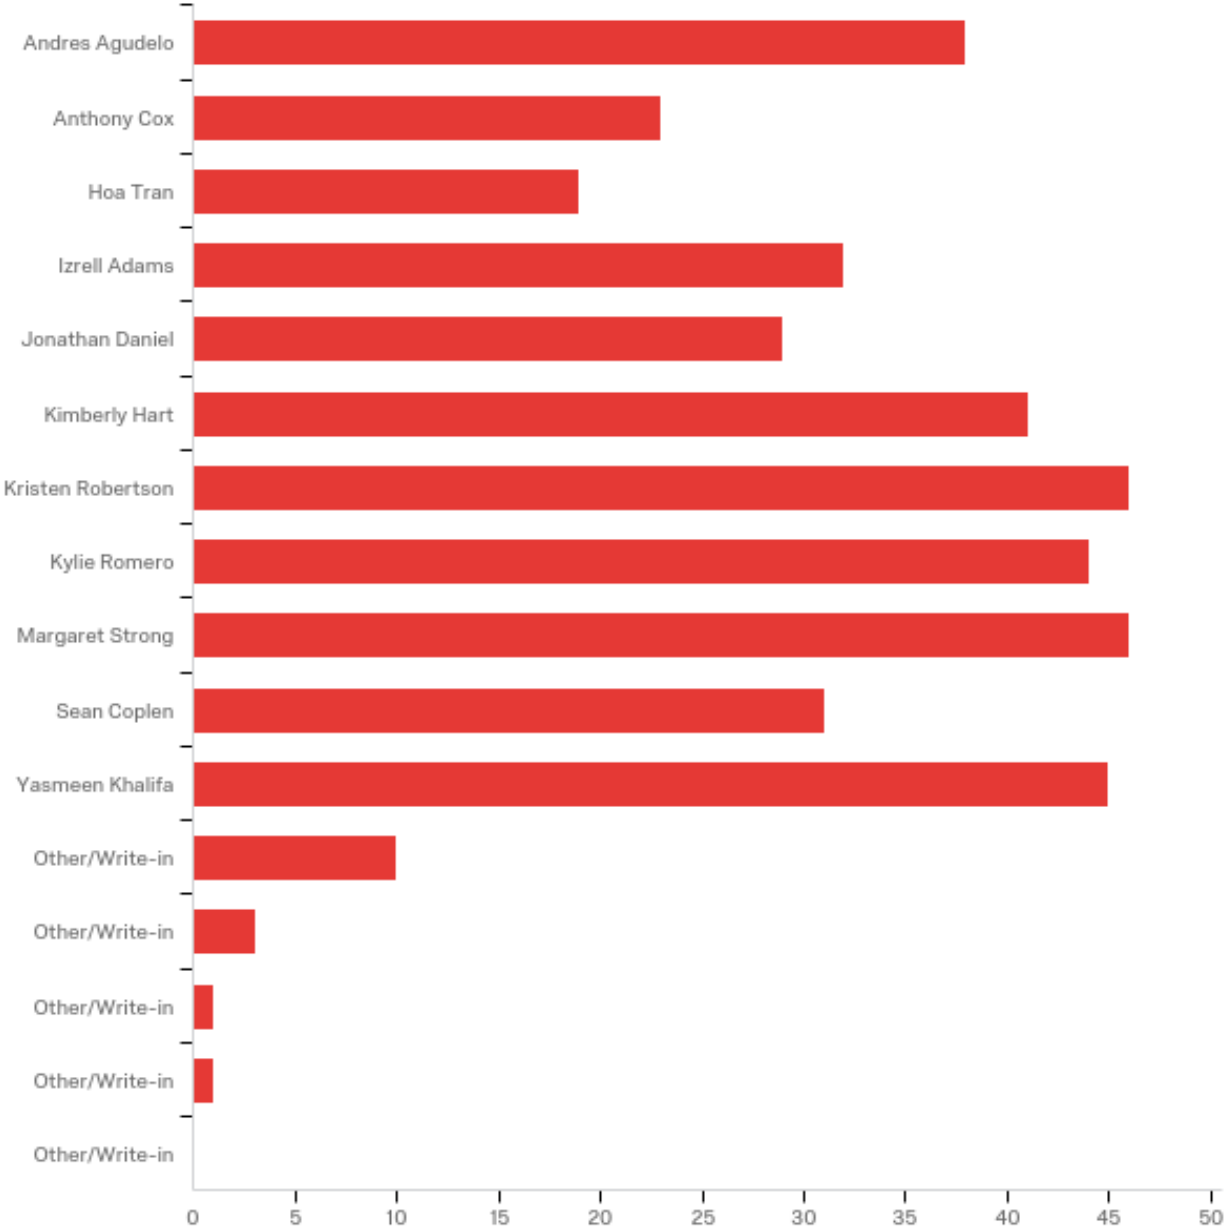

Q191 - Freshman Senators Below are the Candidates for Freshman Senators. Please vote for up to five (5) candidates. Feel free to use the "Other/Write-in" answer choice to write in a student who you feel would represent well. If possible, please also type in a contact number for the student.

#	Answer	%	Count
3	Andres Agudelo	9.29%	38
4	Anthony Cox	5.62%	23
37	Hoa Tran	4.65%	19