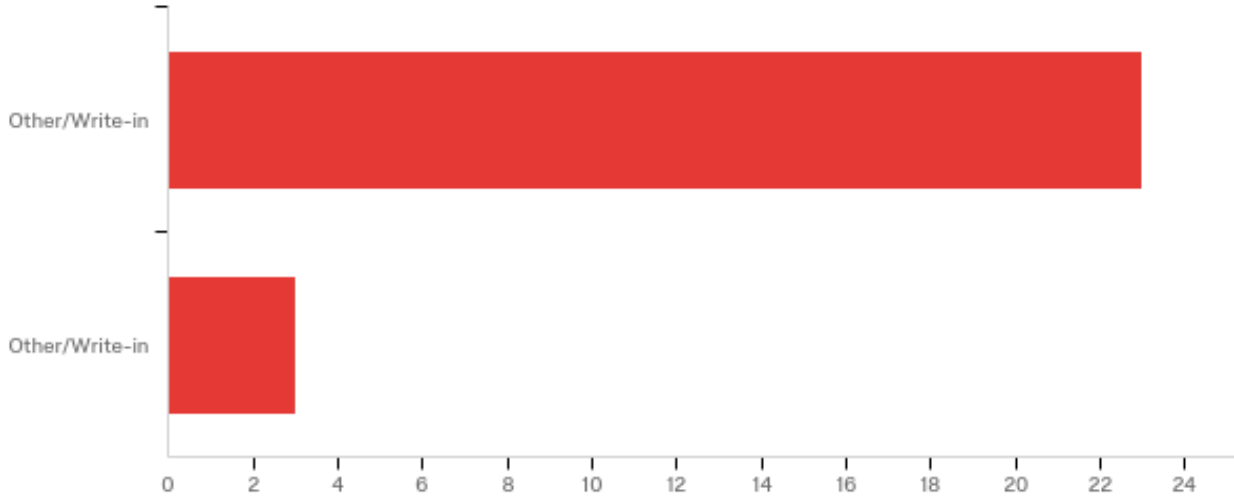

Q198 - Houston Campus Senators Below are the Candidates for the Houston Campus. Please vote for up to two (2) candidates. Feel free to use the "Other/Write-in" answer choice to write in a student who you feel would represent their college well. If possible, please also type in a contact number for the student.

#	Answer	%	Count
1	Other/Write-in	88.46%	23
2	Other/Write-in	11.54%	3
	Total	100%	26

Q198_1_TEXT - Other/Write-in

Other/Write-in

Omarlie John

Omarlie John

Omarlie John

Omarlie John

Omarlie John

Omarlie John

Omar