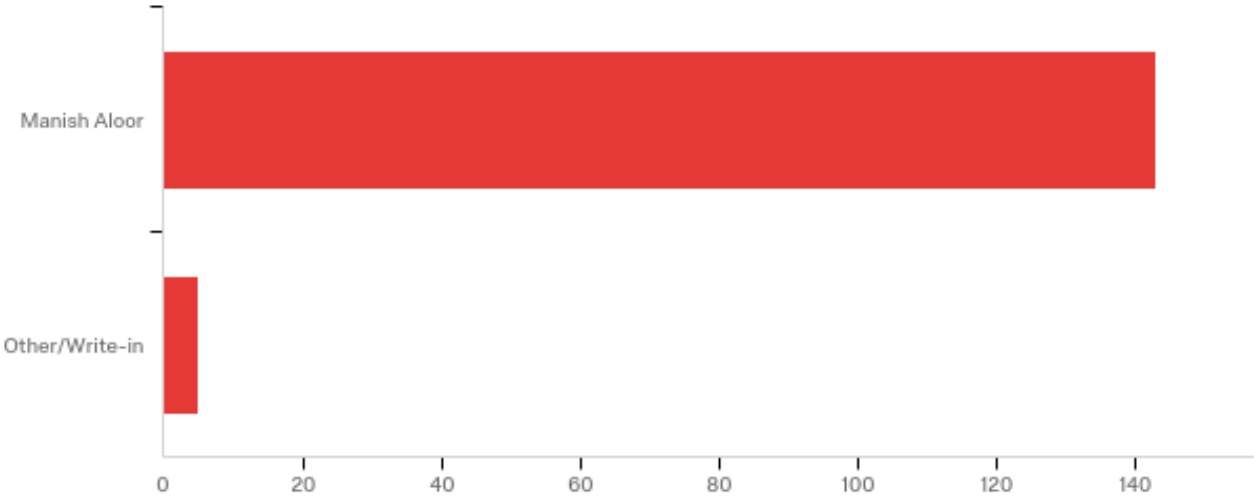

Below are the results to the Fall 2017 Election. All candidates have not been notified.

Student Government Association

2017 Fall Elections

Q187 - College of Education and Psychology Below are the Candidates for Senator of the College of Education and Psychology. Please vote for one (1) candidate. Feel free to use the "Other/Write-in" answer choice to write in a student who you feel would represent their college well. If possible, please also type in a contact number for the student.

#	Answer	%	Count
4	Manish Aloor	96.62%	143
9	Other/Write-in	3.38%	5
	Total	100%	148

Q197 - Longview Campus Senators Below are the Candidates for the Longview Campus. Please vote for up to two (2) candidates. Feel free to use the "Other/Write-in" answer choice to write in a student who you feel would represent their college well. If possible, please also type in a contact number for the student.