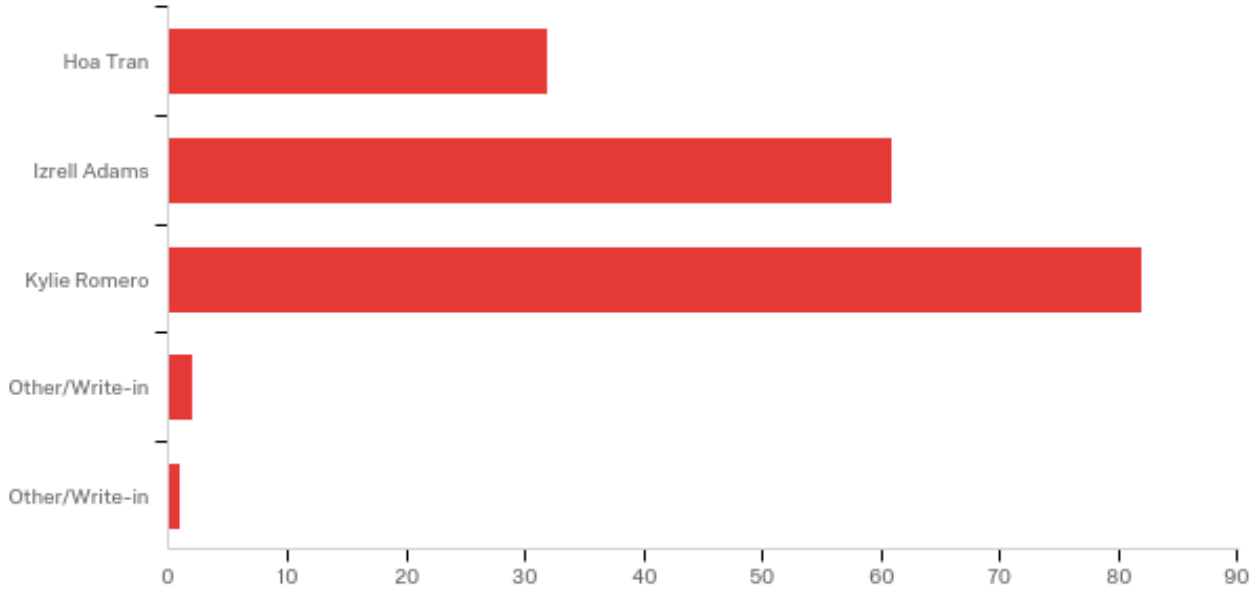

Q193 - Patriot Village Senators Below are the Candidates for the University Housing of Patriot Village. Please vote for up to two (2) candidates. Feel free to use the "Other/Write-in" answer choice to write in a student who you feel would represent their college well. If possible, please also type in a contact number for the student.

#	Answer	%	Count
5	Hoa Tran	17.98%	32
7	Izrell Adams	34.27%	61
10	Kylie Romero	46.07%	82
4	Other/Write-in	1.12%	2
9	Other/Write-in	0.56%	1
	Total	100%	178

Q193_4_TEXT - Other/Write-in

Other/Write-in

Aubrey Rife

Kristen Robertson