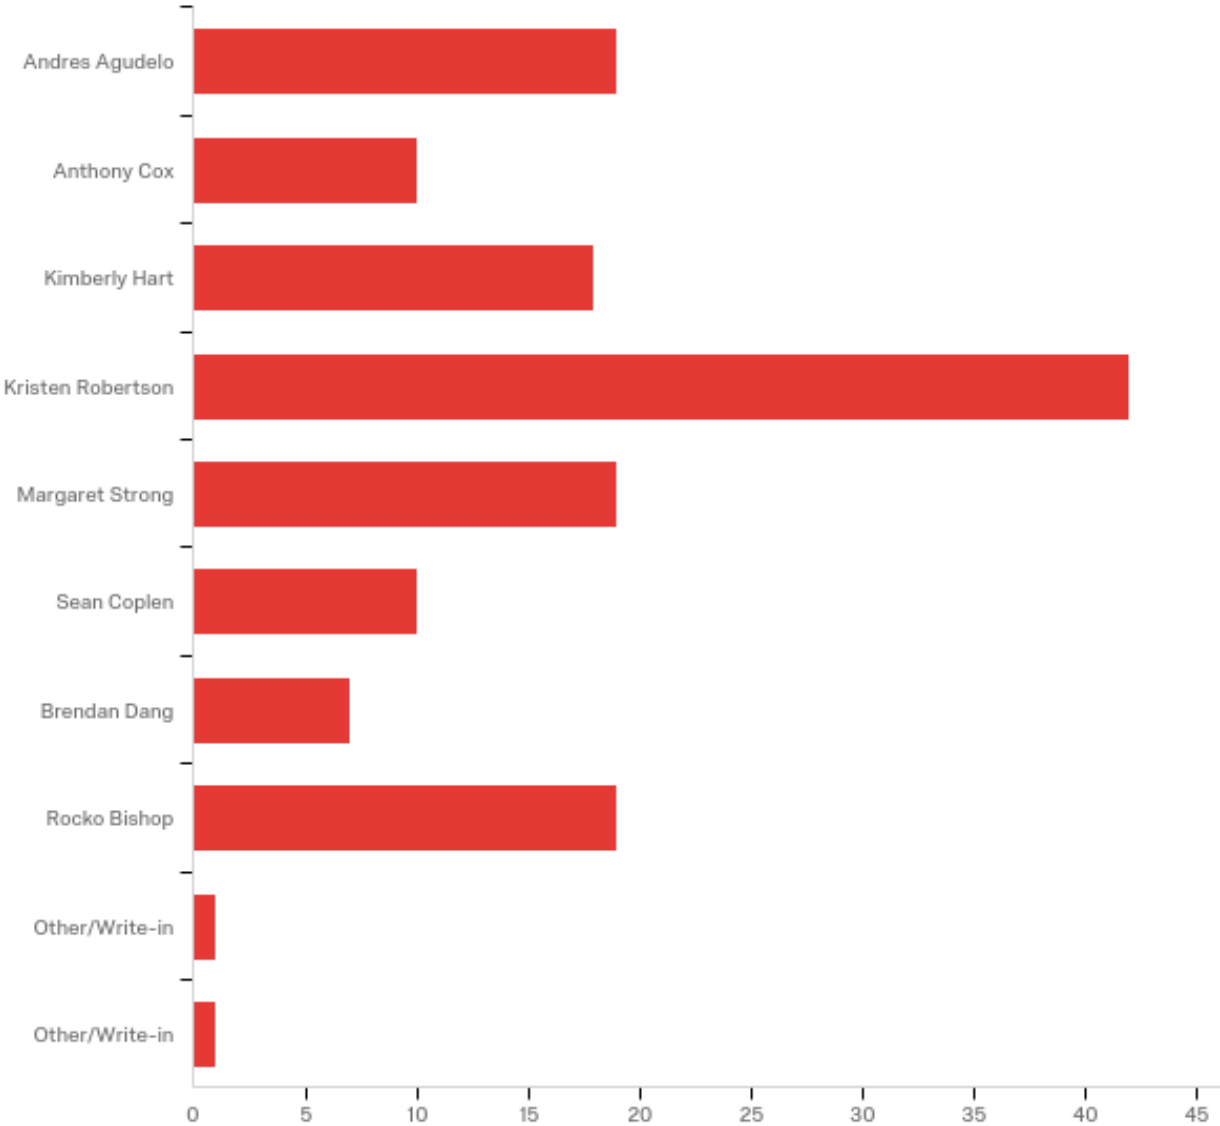

Q192 - Ornelas Hall Senators Below are the Candidates for the University Housing of Ornelas Hall. Please vote for up to one (1) candidate. Feel free to use the "Other/Write-in" answer choice to write in a student who you feel would represent their college well. If possible, please also type in a contact number for the student.

#	Answer	%	Count
7	Andres Agudelo	13.01%	19
8	Anthony Cox	6.85%	10
11	Kimberly Hart	12.33%	18
12	Kristen Robertson	28.77%	42