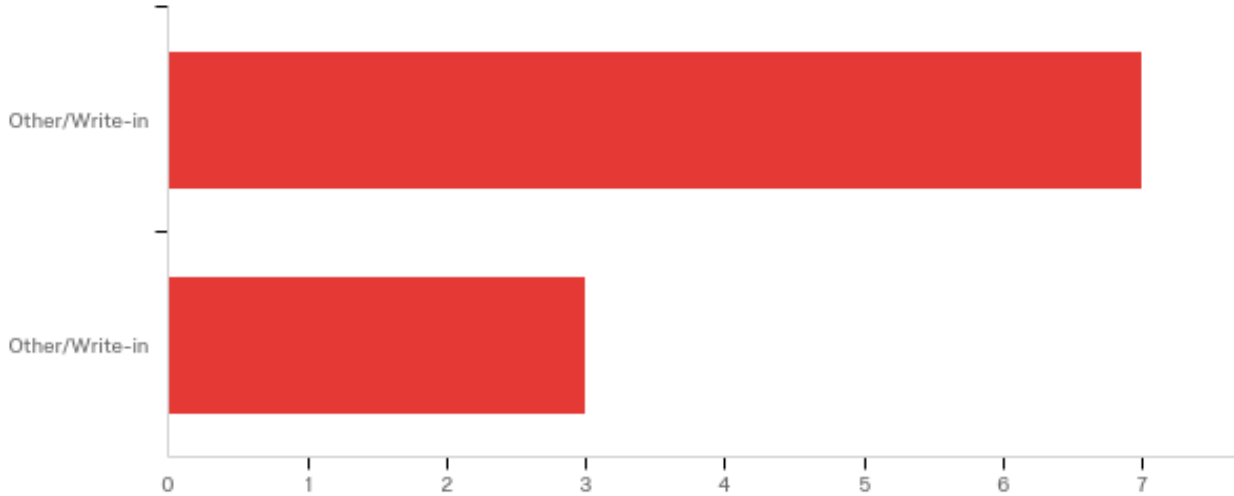

Phillip Hutaff

Q199 - Palestine Campus Senators Below are the Candidates for the Palestine Campus. Please vote for up to two (2) candidates. Feel free to use the "Other/Write-in" answer choice to write in a student who you feel would represent their college well. If possible, please also type in a contact number for the student.