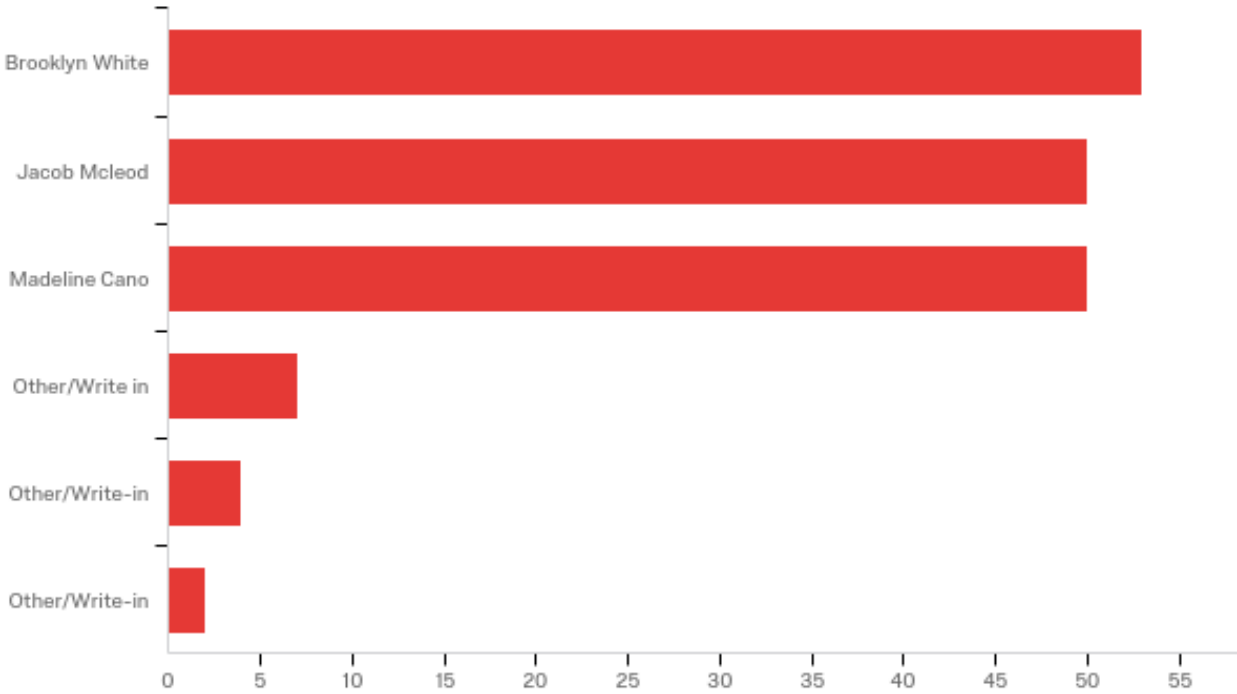

Other/Write-in

Other/Write-in - Text

Lucas the Husky

Courtney McCloney

Likochung Tran

Select up to three (3) candidate to represent the College of Arts and Sciences in the Student Government Association at the University of Texas at Tyler.