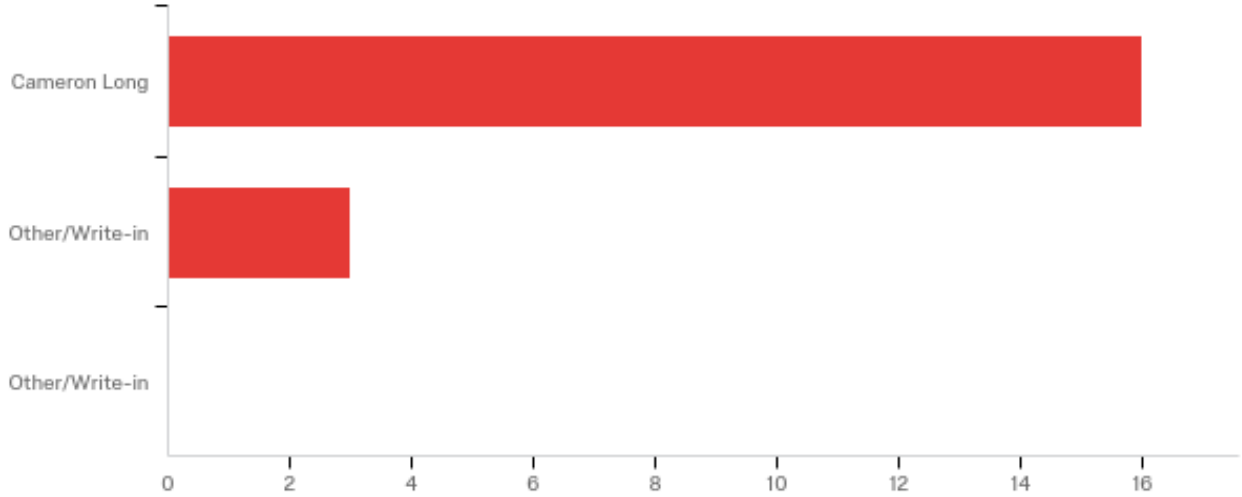

Select up to two (2) candidates to represent University Pines residents in the Student Government Association at the University of Texas at Tyler.

#	Answer	%	Count
5	Cameron Long	84.21%	16
6	Other/Write-in	15.79%	3
1	Other/Write-in	0.00%	0
	Total	100%	19