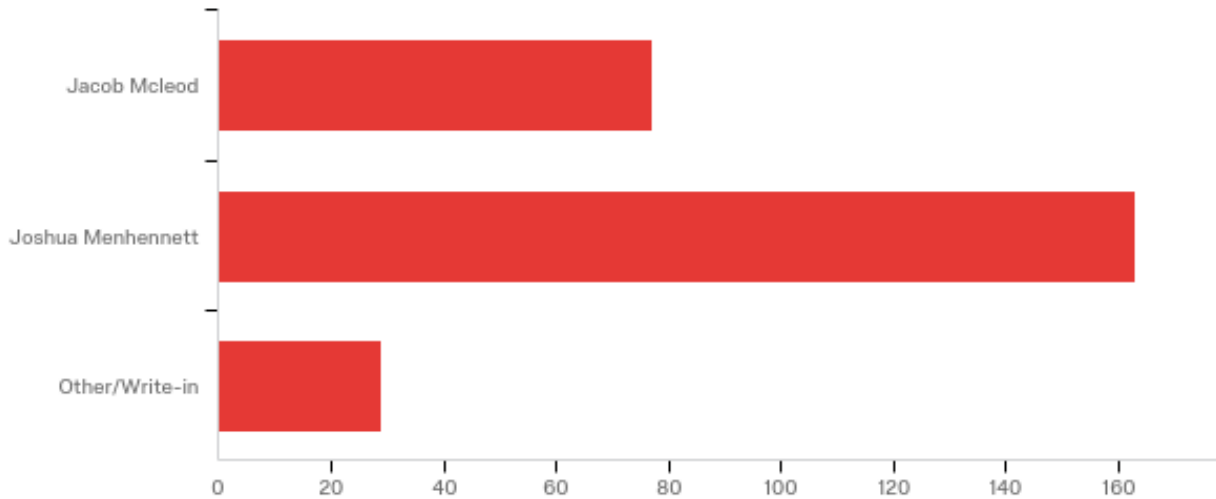

Below are the results to the Spring 2019 Election. All candidates have not been notified. Final placement will be announced Fall 2019.

SGA Spring 2019 Senator Election

President: Select one (1) candidate to represent the Student Body as President of Student Government Association at the University of Texas at Tyler.