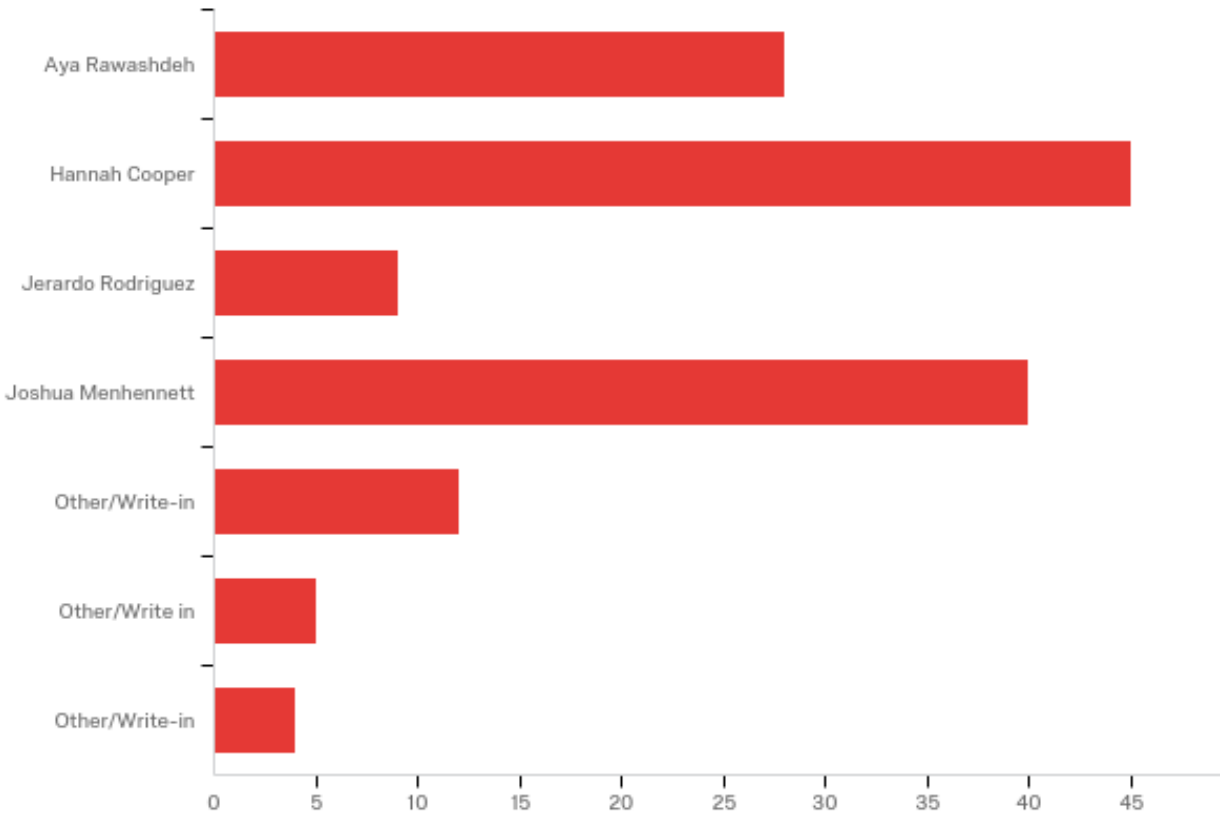

Select three (3) candidate to represent the Soules College of Business in the Student Government Association at the University of Texas at Tyler.

#	Answer	%	Count
1	Aya Rawashdeh	19.58%	28
2	Hannah Cooper	31.47%	45
7	Jerardo Rodriguez	6.29%	9
3	Joshua Menhennett	27.97%	40
4	Other/Write-in	8.39%	12
5	Other/Write in	3.50%	5
6	Other/Write-in	2.80%	4
	Total	100%	143

Q40_4_TEXT - Other/Write-in