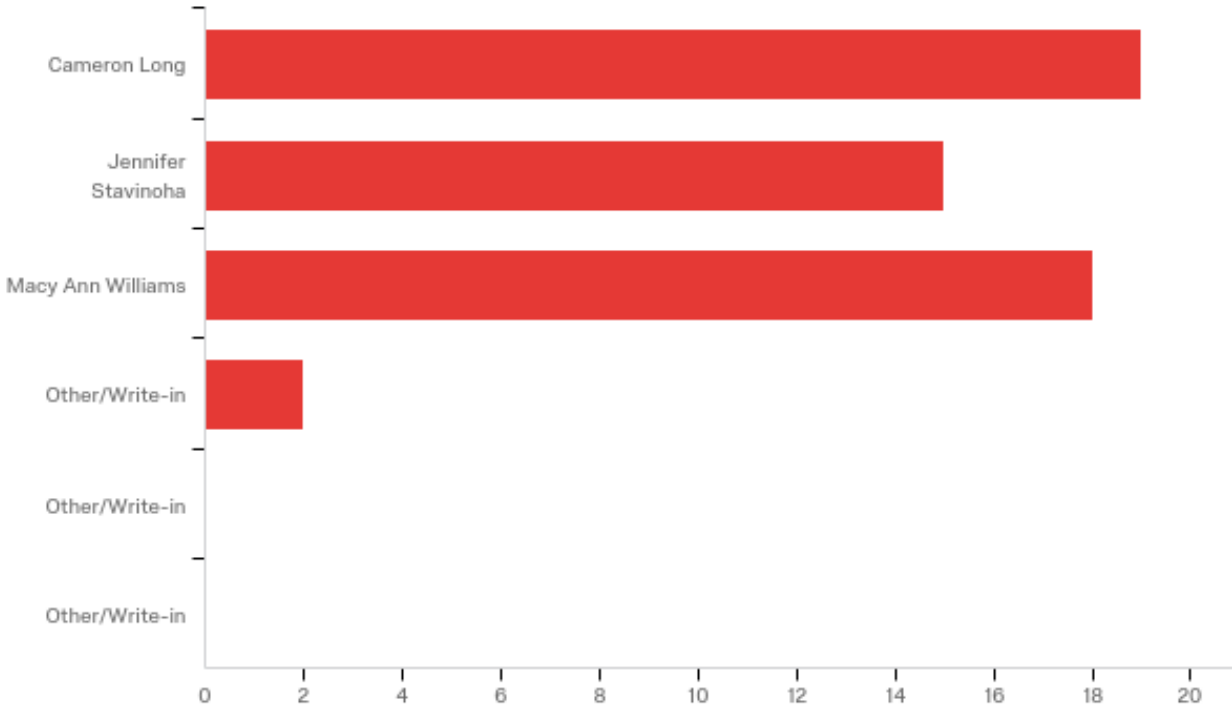

Select up to three (3) candidate to represent the College of Education and Psychology in the Student Government Association at the University of Texas at Tyler.

#	Answer	%	Count
4	Cameron Long	35.19%	19
6	Jennifer Stavinoha	27.78%	15
5	Macy Ann Williams	33.33%	18
1	Other/Write-in	3.70%	2
7	Other/Write-in	0.00%	0
8	Other/Write-in	0.00%	0
	Total	100%	54

Other/Write-in

Other/Write-in - Text

Haley Collier

Cody brooks