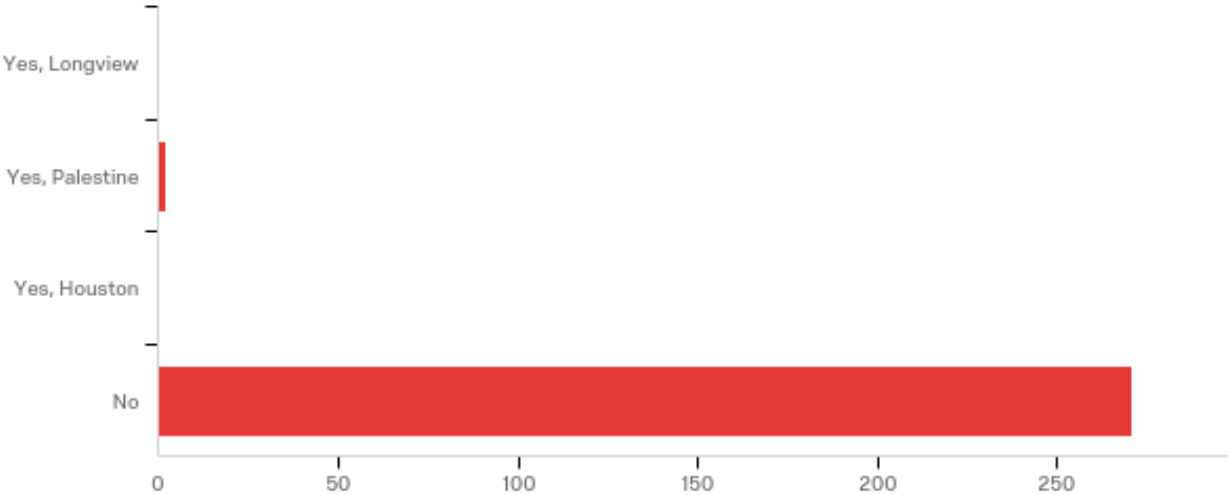

Do you attend a UT Tyler satellite campus as of Spring 2019?

#	Answer	%	Count
1	Yes, Longview	0.00%	0
2	Yes, Palestine	0.73%	2
3	Yes, Houston	0.00%	0
4	No	99.27%	271
	Total	100%	273