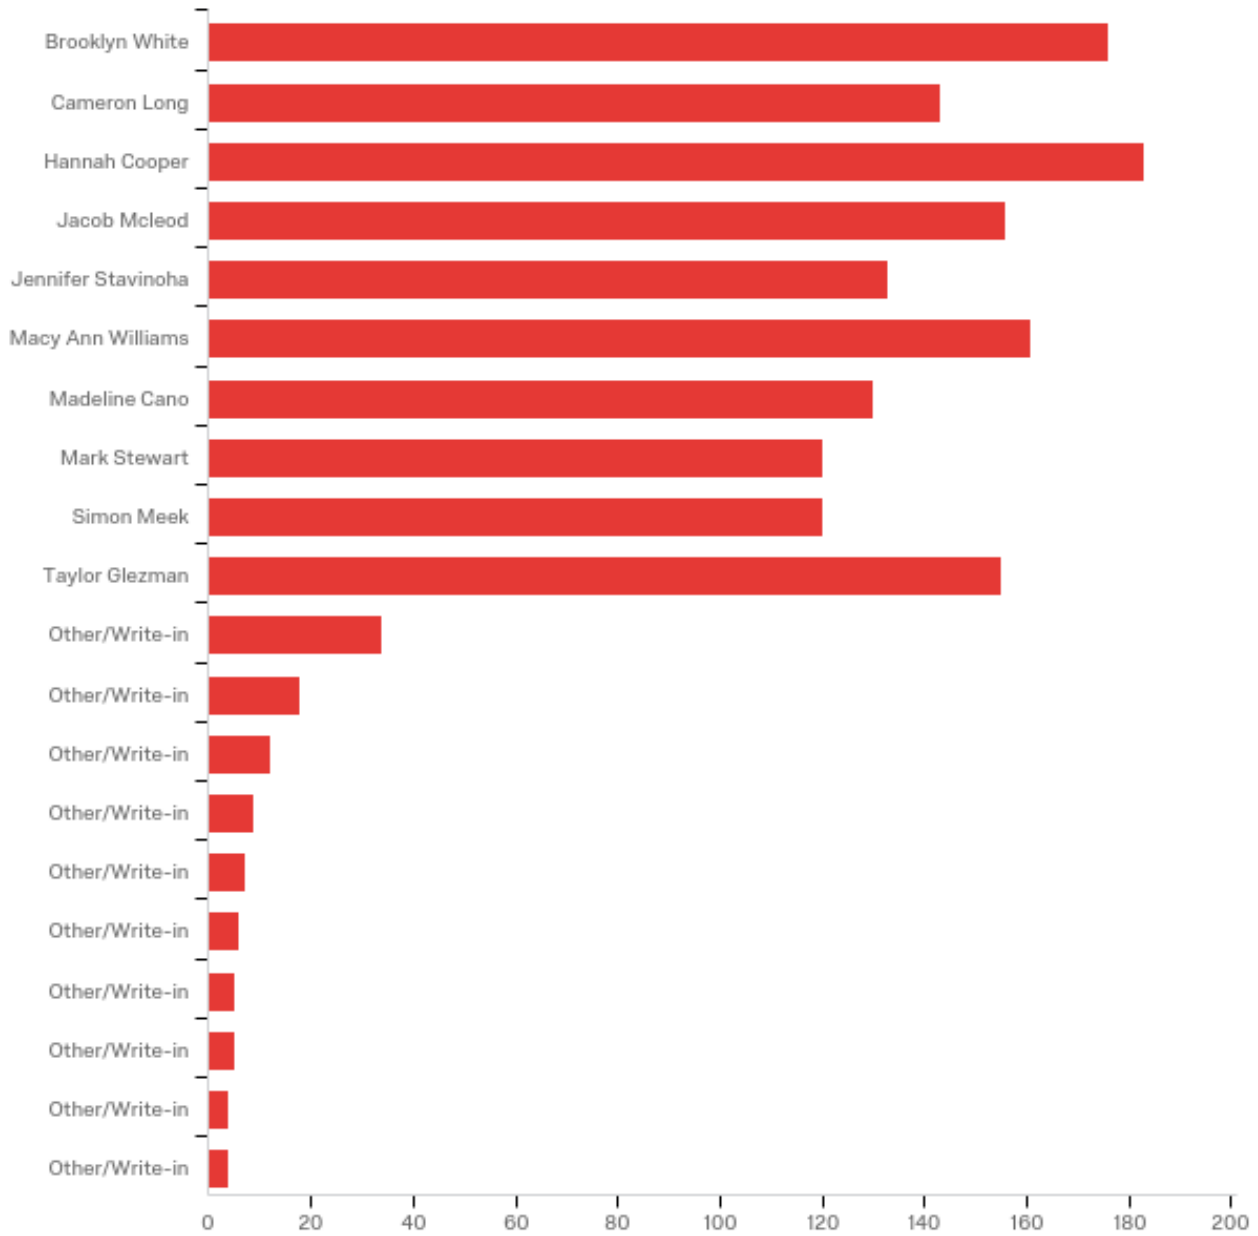

Q2 - Select up to ten (10) candidate to represent the Student Body at Large in the Student Government Association at the University of Texas at Tyler.

#	Answer	%	Count
29	Hannah Cooper	11.57%	183
48	Brooklyn White	11.13%	176
32	Macy Ann Williams	10.18%	161
42	Jacob Mcleod	9.87%	156