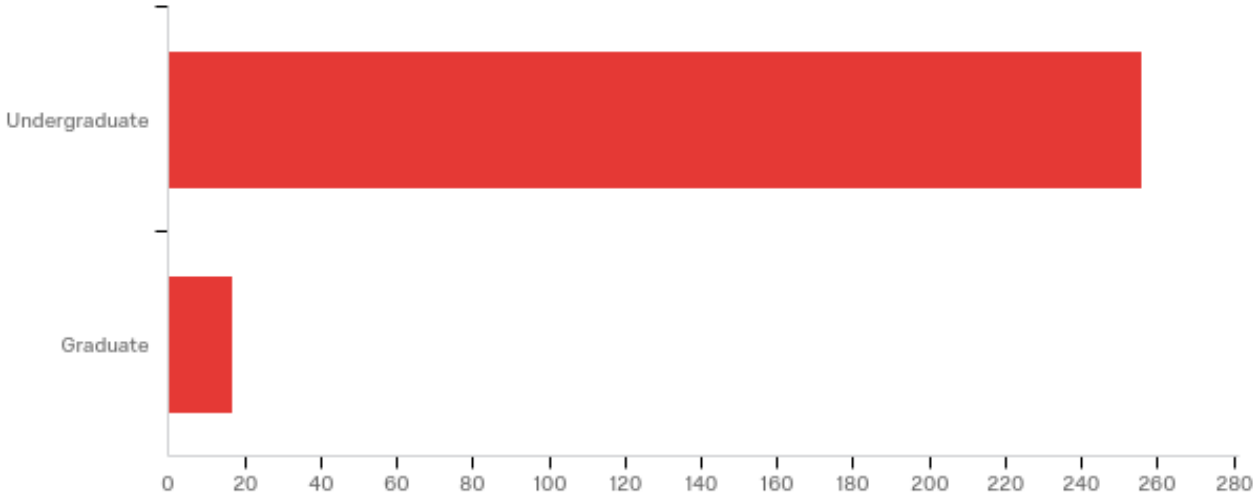

Select the enrollment status that applies to you.

#	Answer	%	Count
1	Undergraduate	93.77%	256
2	Graduate	6.23%	17
	Total	100%	273

Select two (2) graduate candidates to represent the Student Government Association at the University of Texas at Tyler.