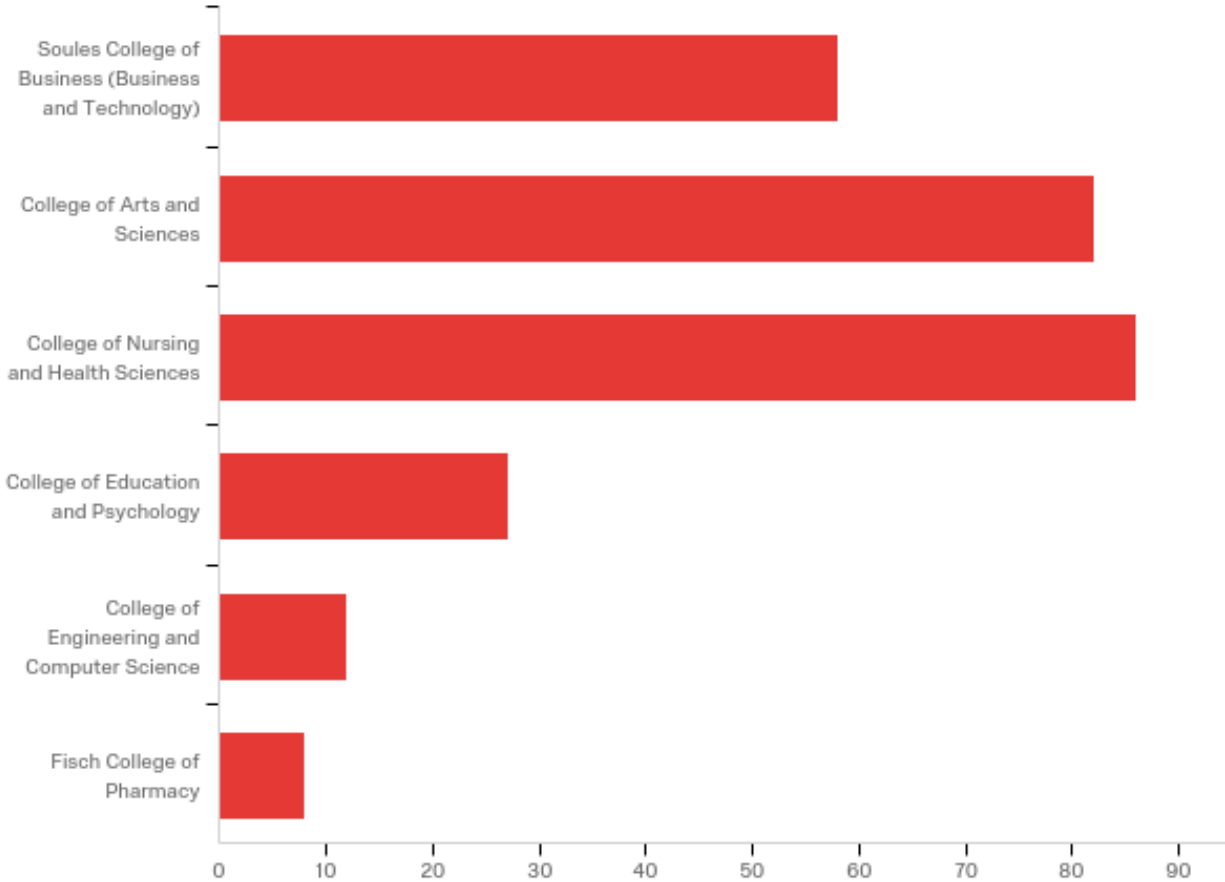

Other/Write-in - Text

Shawn Rodgers

Amanda Pierce

Select one (1) University of Texas at Tyler college that your major falls under.

#	Answer	%	Count
1	Soules College of Business (Business and Technology)	21.25%	58
2	College of Arts and Sciences	30.04%	82
3	College of Nursing and Health Sciences	31.50%	86
4	College of Education and Psychology	9.89%	27
5	College of Engineering and Computer Science	4.40%	12
7	Fisch College of Pharmacy	2.93%	8
	Total	100%	273