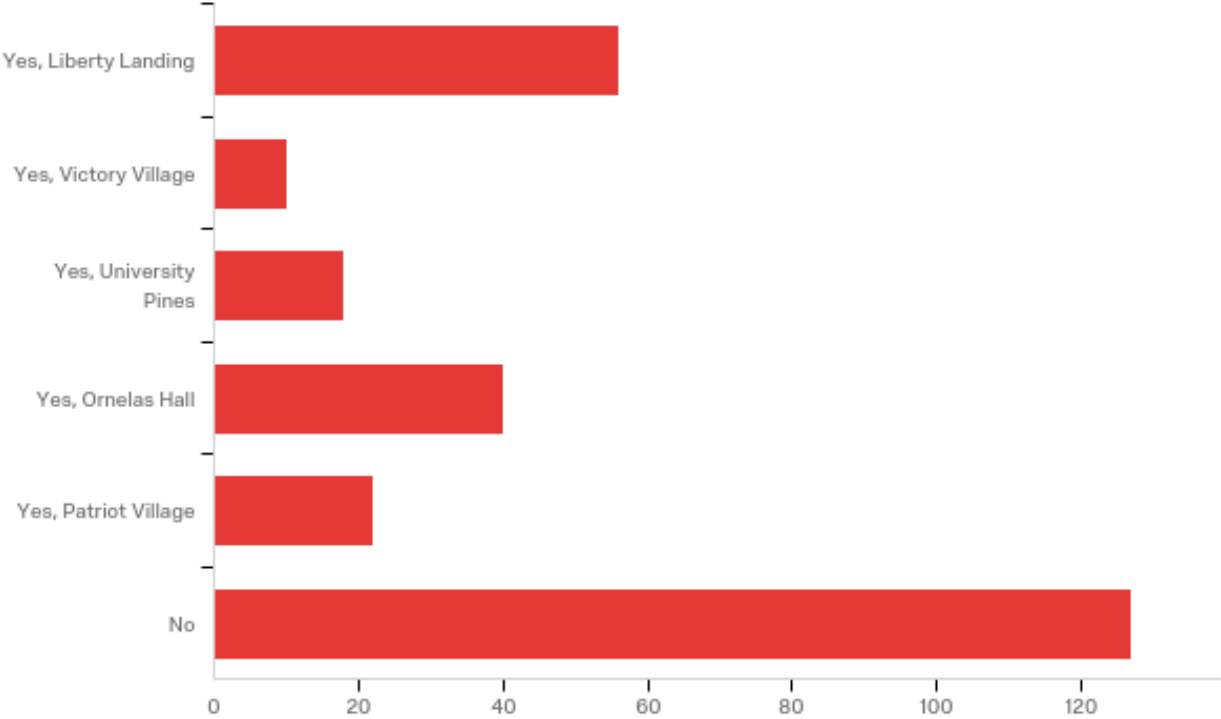

Do you live on campus? If so, select the residence hall/apartment complex you currently live in.

#	Answer	%	Count
1	Yes, Liberty Landing	20.51%	56
6	Yes, Victory Village	3.66%	10
2	Yes, University Pines	6.59%	18
3	Yes, Ornelas Hall	14.65%	40
4	Yes, Patriot Village	8.06%	22
5	No	46.52%	127
	Total	100%	273