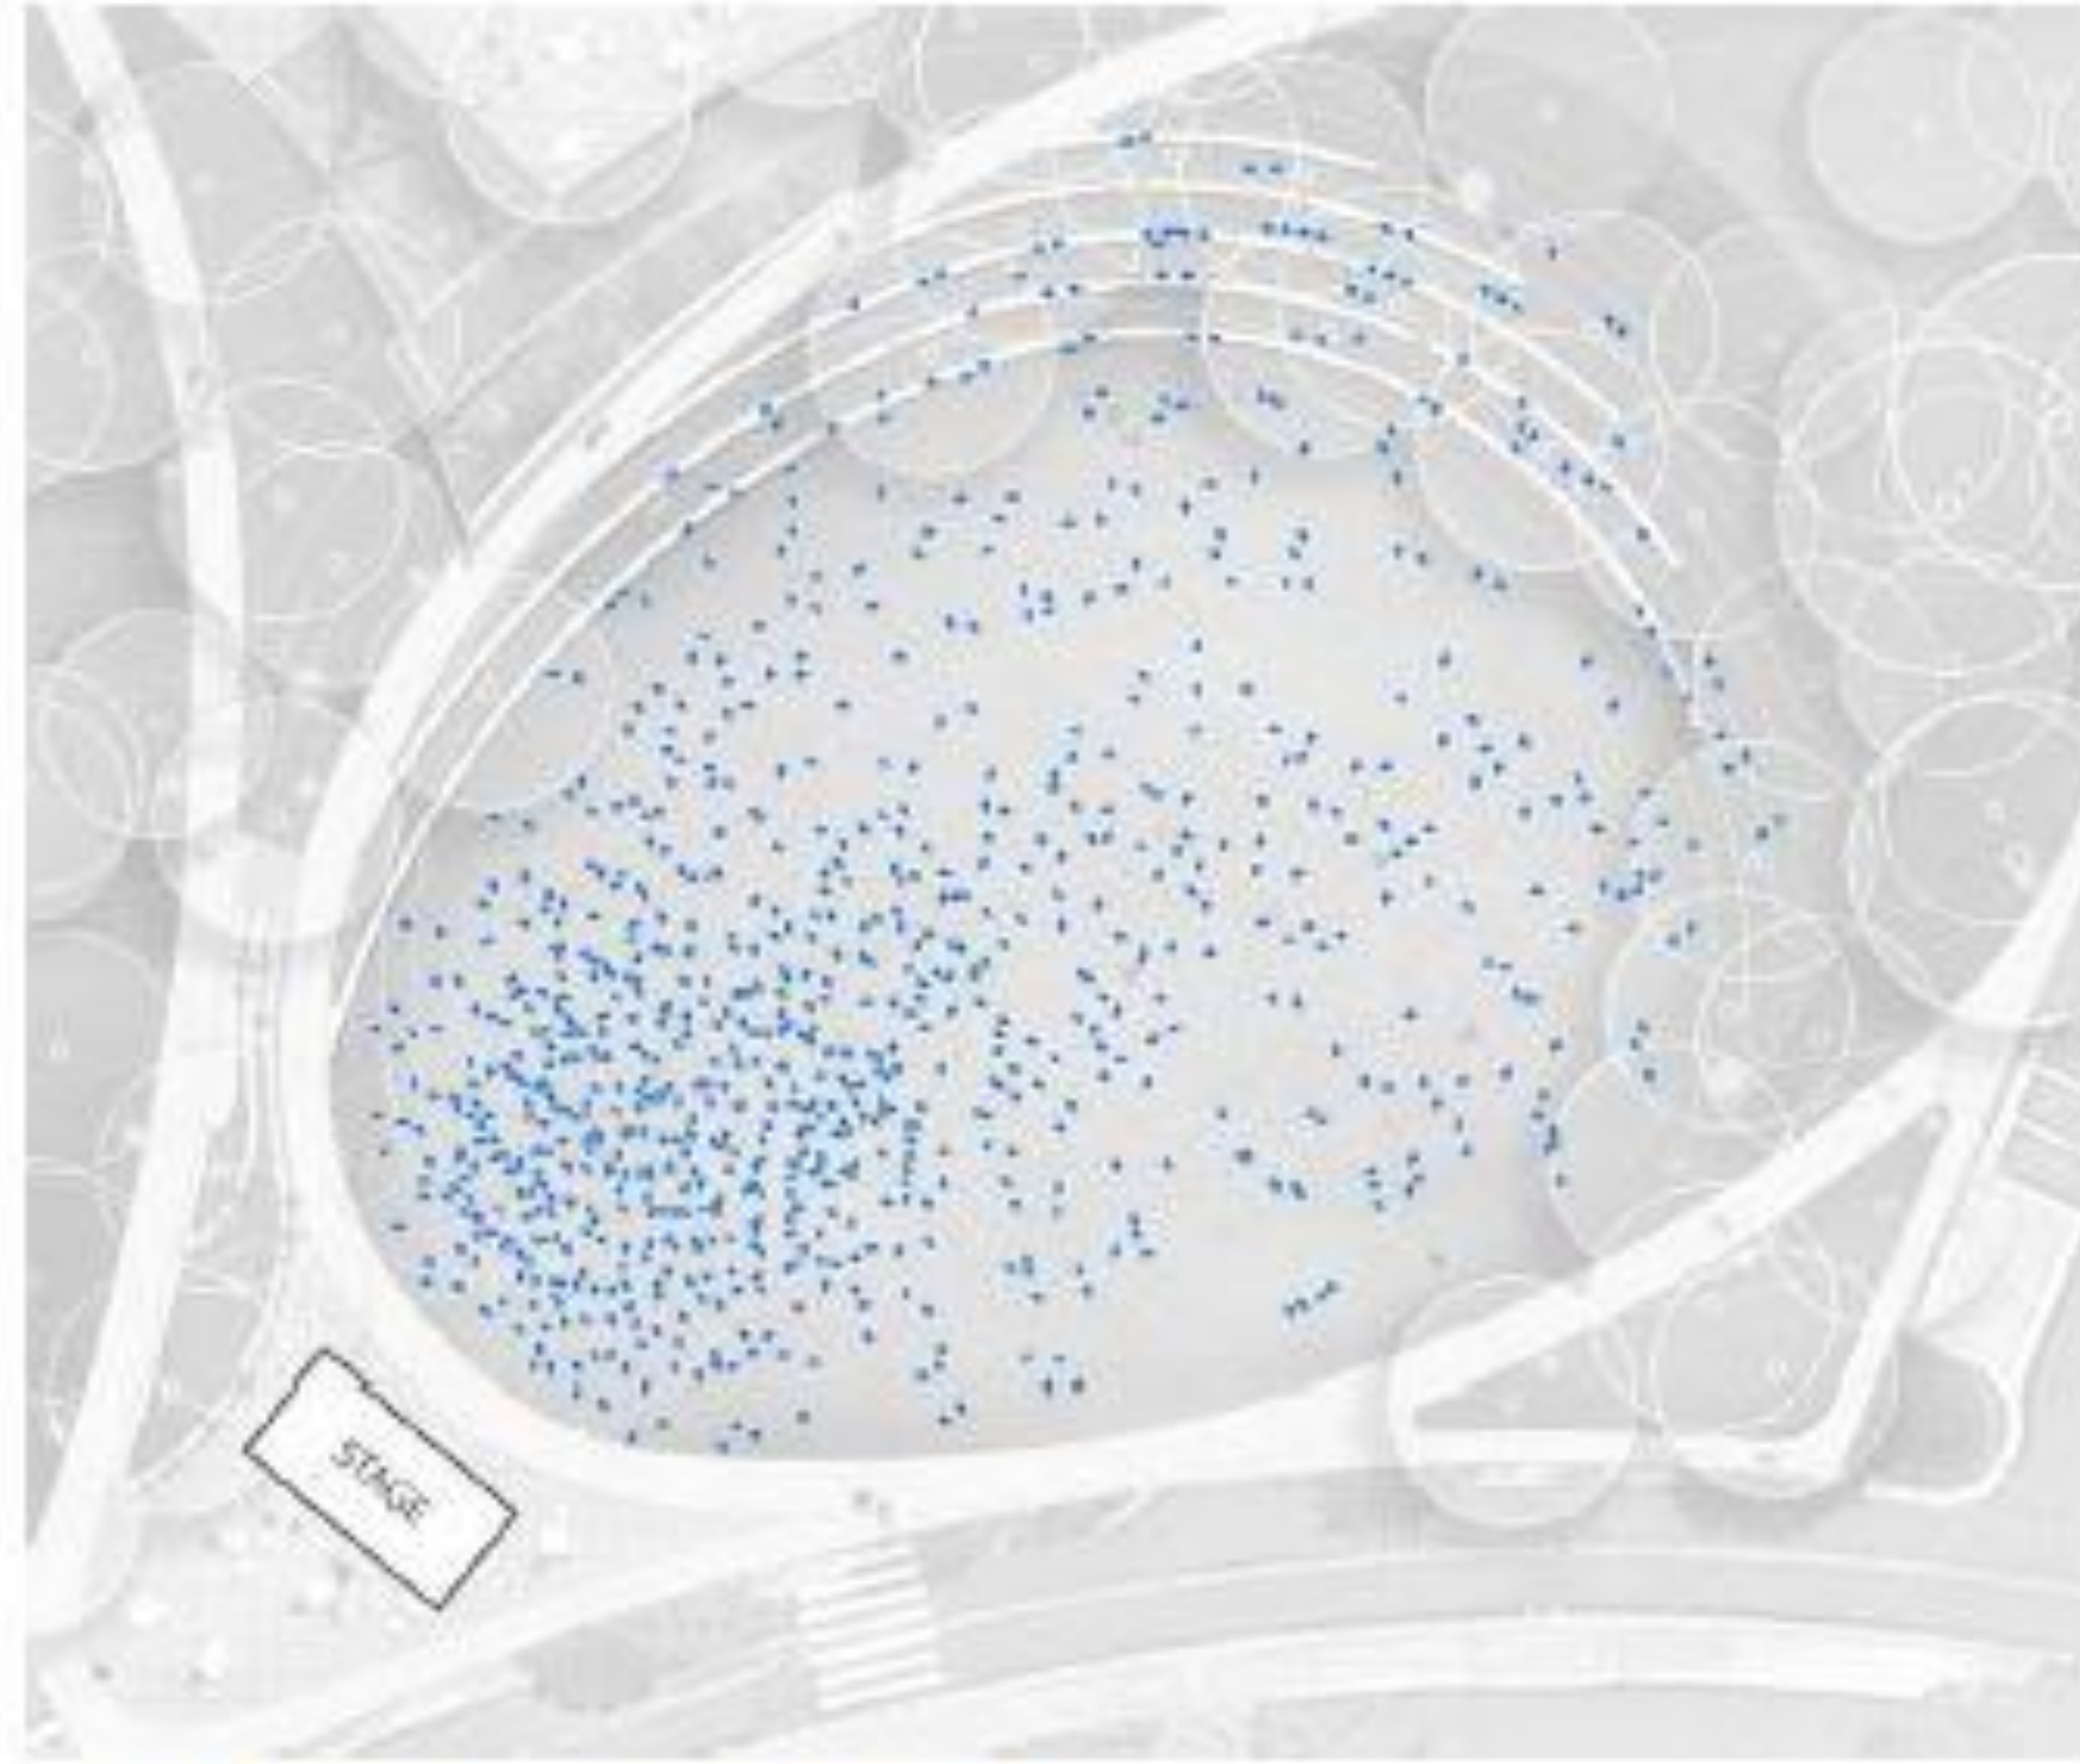

# PATRIOT PLAZA

## PROGRAMMING

**FORMAL EVENT**  
+/- 2,500 CAPACITY SEATING

**CONCERT EVENT**  
+/- 4,000 STANDING ROOM CAPACITY

**TENT / EVENT FAIR**  
MULTIPLE TENT ORIENTATIONS