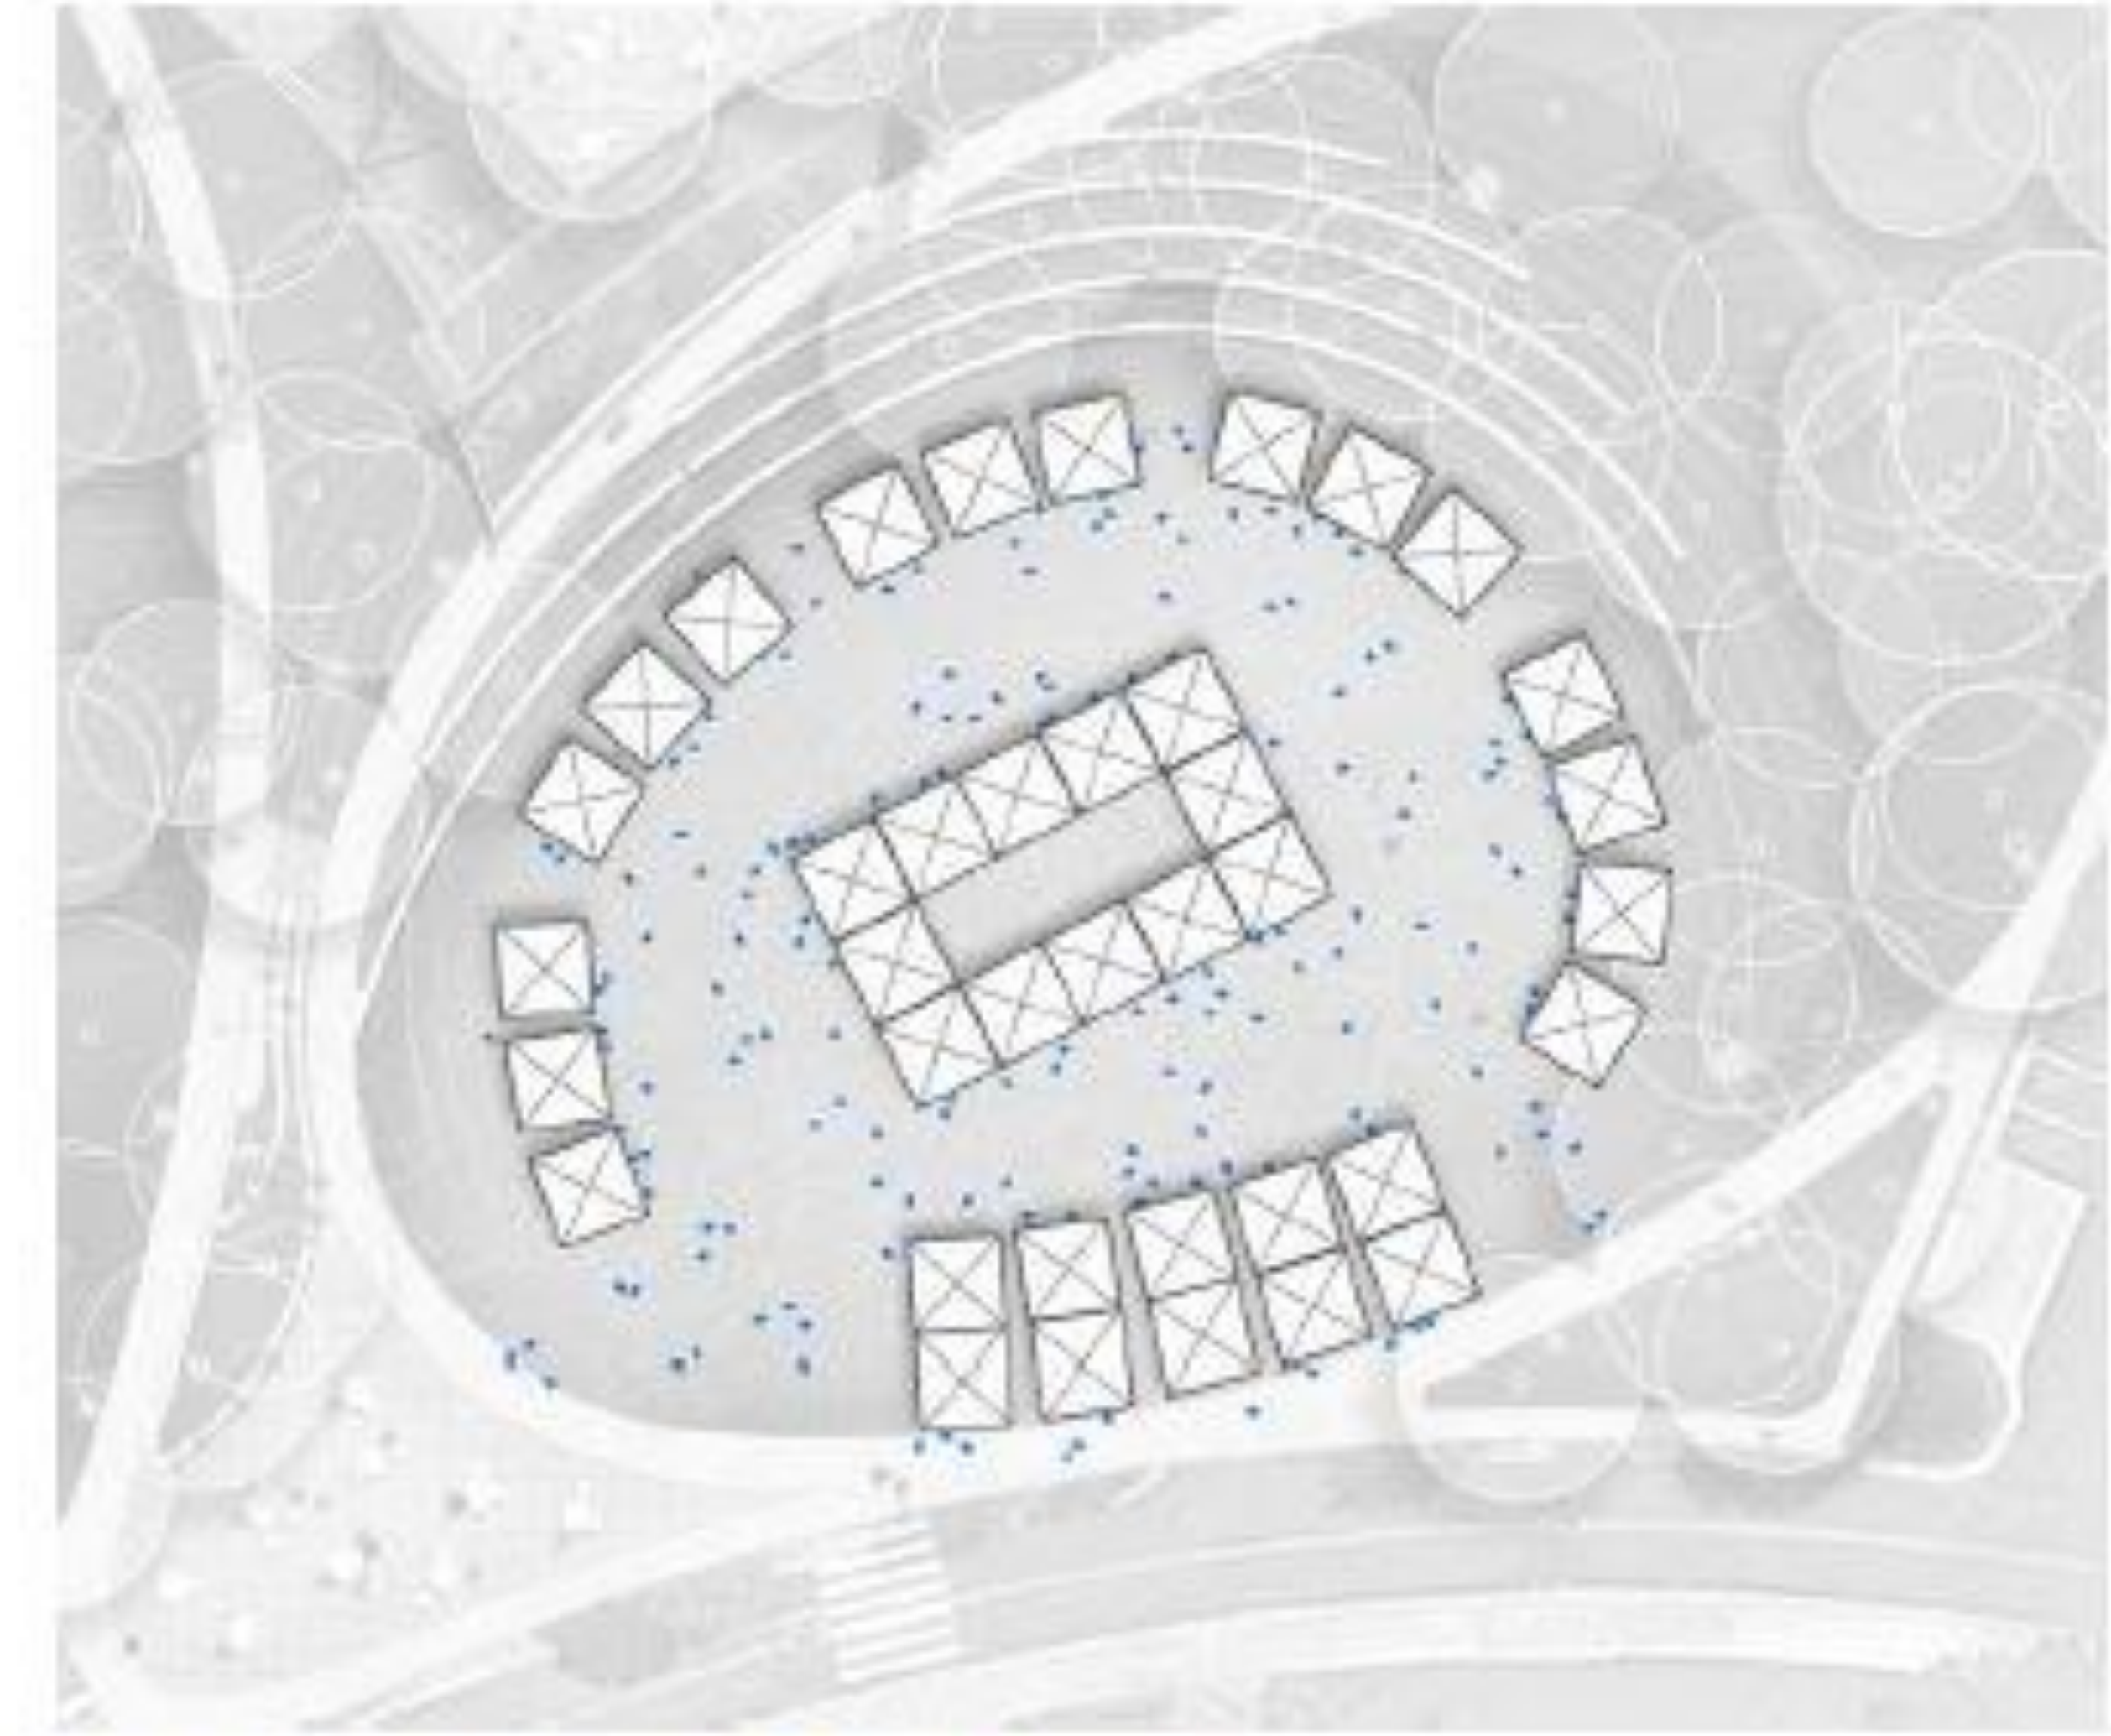

# PATRIOT PLAZA

## PROGRAMMING

**FORMAL EVENT**  
+/- 2,500 CAPACITY SEATING

**CONCERT EVENT**  
+/- 4,000 STANDING ROOM CAPACITY

**TENT / EVENT FAIR**  
MULTIPLE TENT ORIENTATIONS